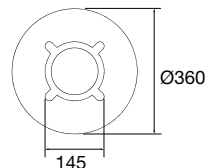

- Available in a special version for parapets and low walls
- Made of cast steel
- Post-top 3/4" BSPT male coupling for luminaire or post-top bracket fixation on request

CAPITOLE

CAPITOLE DE PARAPET / PARAPET CAPITOLE

ENTRE-AXES / CENTER TO CENTER

251
Semelle 3 tiges
Base plate
with 3 anchor bolts

Tige 16/14 x 300
Anchor bolt 16/14 x 300

ENTRE-AXES 200X200 (EN OPTION / OPTION)

200
Semelle 4 tiges
Base plate
with 4 anchor bolts

Entre-axes 200 x 200
Center to Center
200 x 200

Tige 16/14 x 300
Anchor bolt 16/14 x 300

145
Semelle parapet
Parapet base plate

Tige 16/14 x 300
Anchor bolt 16/14 x 300

DIMENSIONS (mm) / DIMENSIONS (mm)		CAPITOLE				DIMENSIONS (mm) / DIMENSIONS (mm)		CAPITOLE DE PARAPET / PARAPET CAPITOLE			
A	Réf. / Ref.	2900	290	3200	320	D	Réf. / Ref.	2350	235	2650	265
B		750*		750*		E		200		200	
C		2150		2450		F		2150		2450	
Porte / Door		280 x 80		280 x 80							