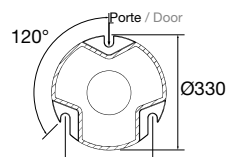

- Existe en version spéciale pour parapet et muret
- Fabriqué en fonte d'acier
- Raccord 3/4" GAZ mâle en tête de mât pour luminaire ou fixation console en top sur demande

FLUTED CLASSIC

With a silhouette typical of stylish public lighting, Capitole participates in the enhancement of urban and suburban landscapes. Sharing the same bollard as that of the Agora model, Capitole is distinguished by a fluted mast offering classical esthetics.

- Available in a special version for parapets and low walls
- Made of cast steel
- Post-top 3/4" BSPT male coupling for luminaire or post-top bracket fixation on request

CAPITOLE

CAPITOLE DE PARAPET / PARAPET CAPITOLE

ENTRE-AXES / CENTER TO CENTER

251
Semelle 3 tiges
Base plate
with 3 anchor bolts

Tige 16/14 x 300
Anchor bolt 16/14 x 300

ENTRE-AXES 200X200 (EN OPTION / OPTION)

200
Semelle 4 tiges
Base plate
with 4 anchor bolts

Entre-axes 200 x 200
Center to Center
200 x 200

Tige 16/14 x 300
Anchor bolt 16/14 x 300

145
Semelle parapet
Parapet base plate

Tige 16/14 x 300
Anchor bolt 16/14 x 300

DIMENSIONS (mm) / DIMENSIONS (mm)		CAPITOLE				DIMENSIONS (mm) / DIMENSIONS (mm)		CAPITOLE DE PARAPET / PARAPET CAPITOLE			
A	Réf. / Ref.	2900	290	3200	320	D	Réf. / Ref.	2350	235	2650	265
B		750*		750*		E		200		200	
C		2150		2450		F		2150		2450	
Porte / Door		280 x 80		280 x 80							