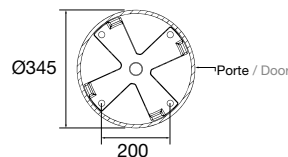

- Available in a special version for parapets and low walls
- Made of cast steel
- Post-top 3/4" BSPT male coupling for luminaire or post-top bracket fixation on request

CAPITOLE

CAPITOLE DE PARAPET / PARAPET CAPITOLE

ENTRE-AXES / CENTER TO CENTER

251
Semelle 3 tiges
Base plate
with 3 anchor bolts

Tige 16/14 x 300
Anchor bolt 16/14 x 300

ENTRE-AXES 200X200 (EN OPTION / OPTION)

200
Semelle 4 tiges
Base plate
with 4 anchor bolts

Entre-axes 200 x 200
Center to Center
200 x 200

Tige 16/14 x 300
Anchor bolt 16/14 x 300

145
Semelle parapet
Parapet base plate

Tige 16/14 x 300
Anchor bolt 16/14 x 300

DIMENSIONS (mm) / DIMENSIONS (mm)		CAPITOLE				DIMENSIONS (mm) / DIMENSIONS (mm)		CAPITOLE DE PARAPET / PARAPET CAPITOLE			
A	Réf. / Ref.	2900	290	3200	320	D	Réf. / Ref.	2350	235	2650	265
B		750*		750*		E		200		200	
C		2150		2450		F		2150		2450	
Porte / Door		280 x 80		280 x 80							