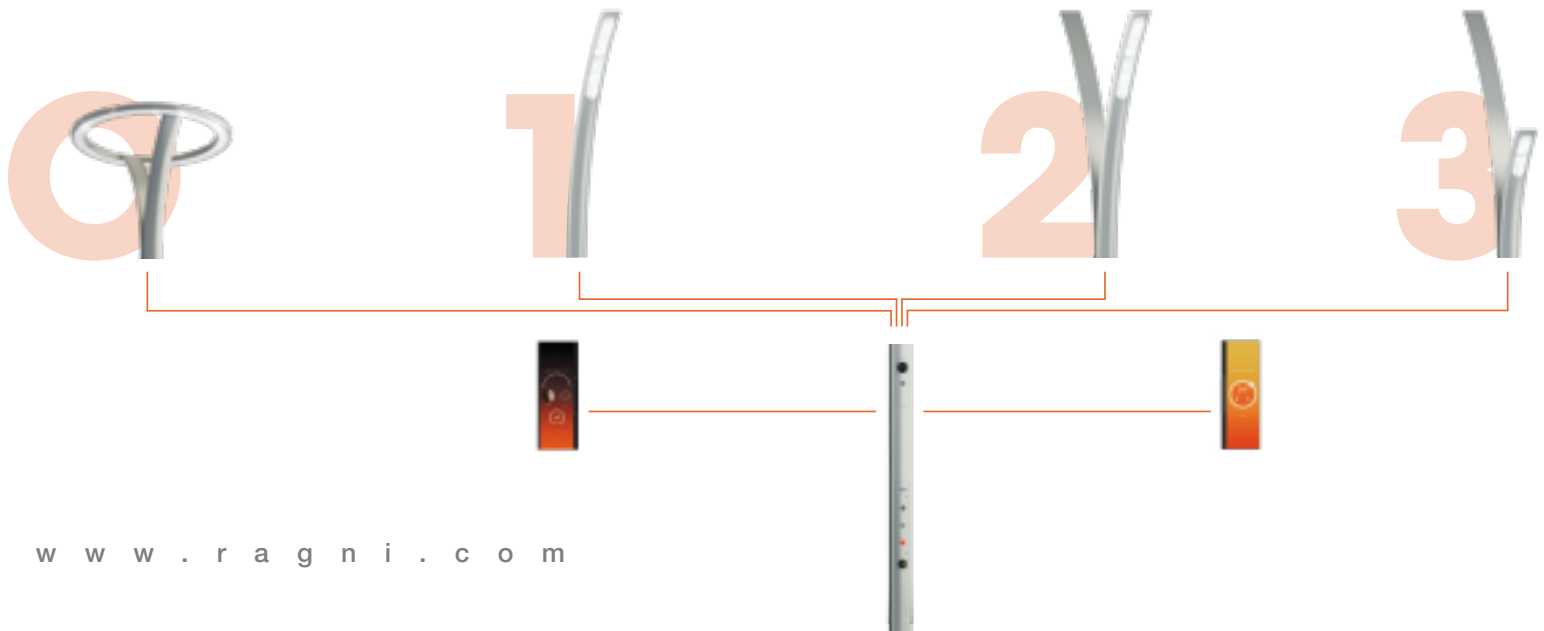

Connectivité / Connectivity

Module éclairage LED

LED lighting module

Routier : 112 LED. Piéton : 48 LED. Ambiance - Circulaire : 64 LED.
Eclairage LED haute-performance - LiFi

Road: 112 LEDs. Pedestrian: 48 LEDs. Ambiance: 64 LED.
High-performance LED lighting

GAMME / RANGE

ARCHY 0
Éclairage d'ambiance circulaire /
Circular ambiance lighting

ARCHY 1
Éclairage routier /
Street lighting

ARCHY 2
Éclairage routier /
Road lighting

ARCHY 3
Éclairage routier + piéton /
Road + pedestrian lighting