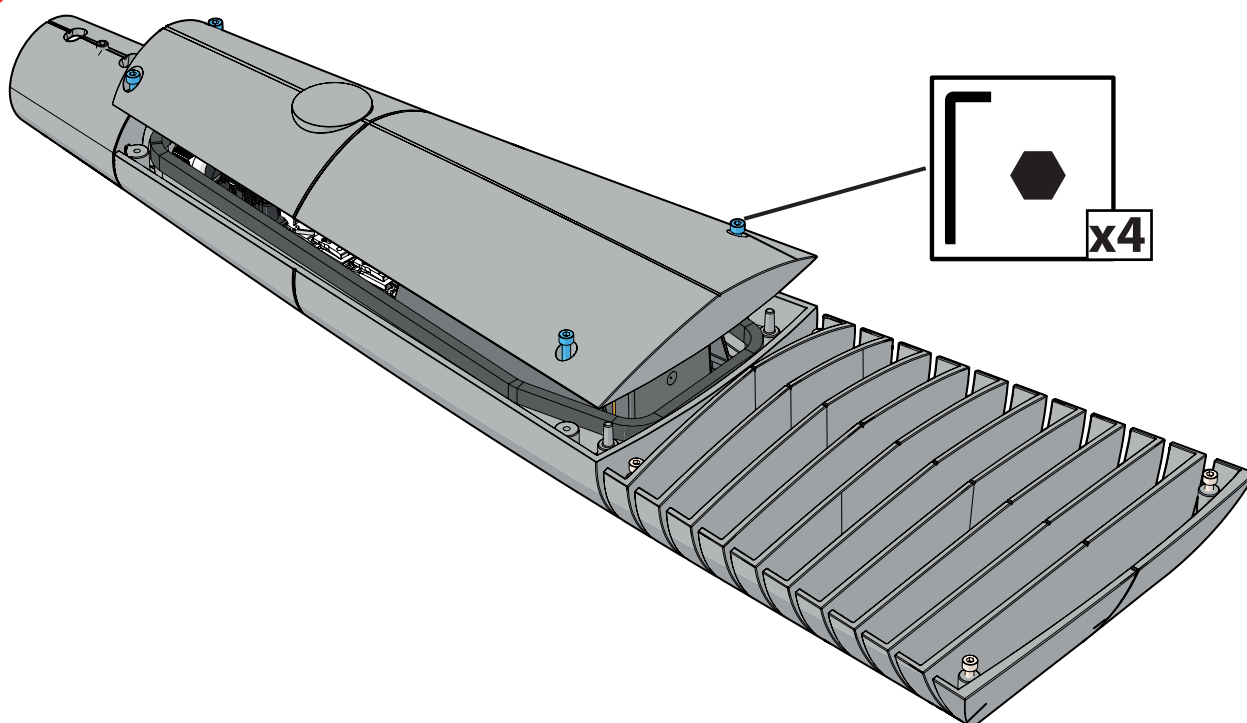

Installation