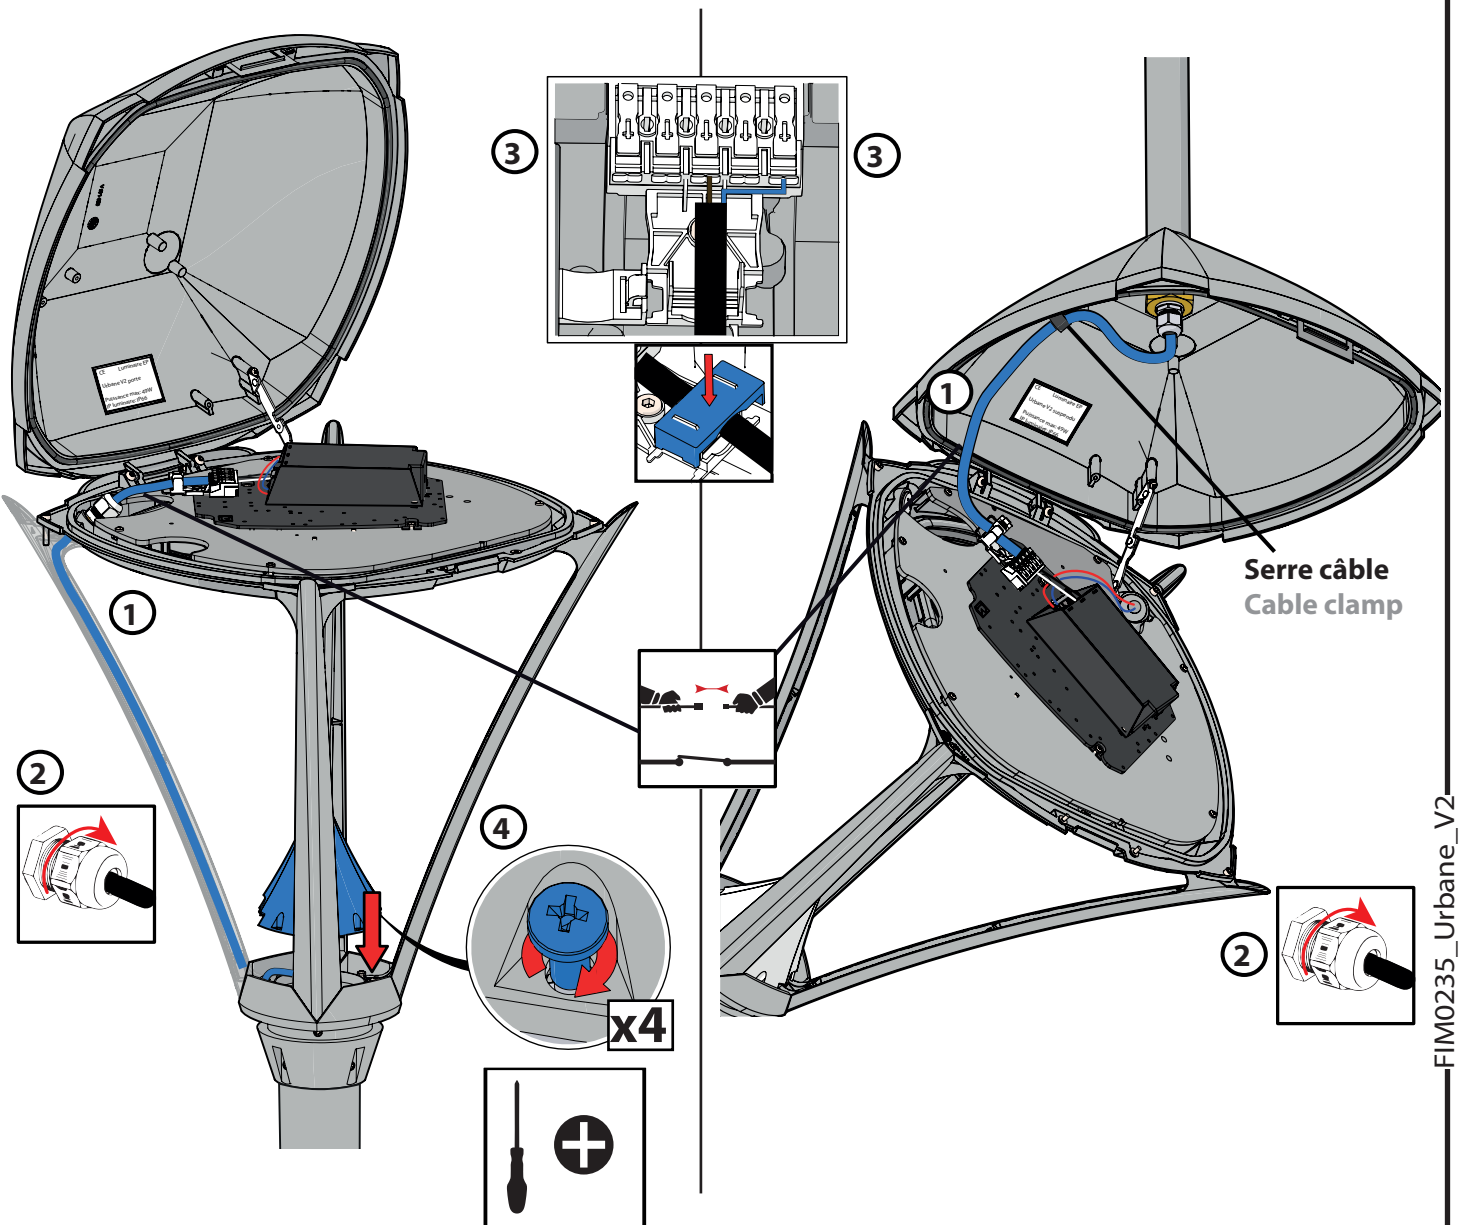

Porté/ Top mounted

Suspendu/Suspended