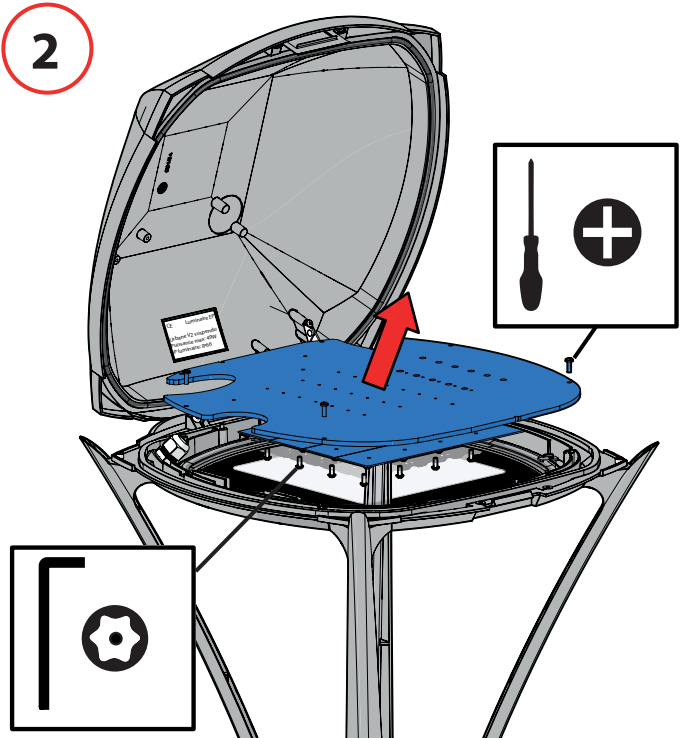

5

Maintenance

1

2

Nettoyage