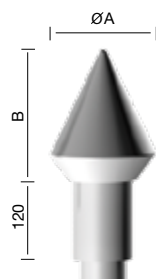

Pointe Himera Decoled
Himera Decoled Peak