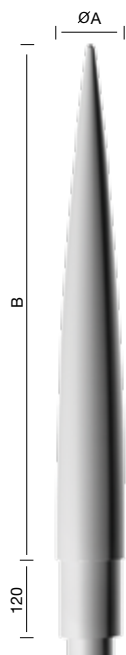

*Decoled is a range of decorative end-pieces to add as a final modern and festive touch to your lamp posts.* Thanks to decorative LEDs, you can perfect the night-time look of your roads with pointed peaks, spheres and caps, in white or coloured.

When switched off, these shapes become white for more discretion.

Don't hesitate to cheer up your roads with these decorative accessories as their consumption is very low, thanks to LED technology.

Choose from the four shapes and four colours available.

### Dimensions (mm) / Size (mm)

	ØA	B
<b>Pointe Decoled / Decoled peak</b>	60/76	600
<b>Pointe Himera Decoled / Himera Decoled peak</b>	109/119	130/150
<b>Boule Decoled / Decoled sphere</b>	105/115	90/95
<b>Embout decoled / Decoled cap</b>	60/76	60/80

**Pointe Decoled 600**  
600 Decoled Peak

**Pointe Himera Decoled**  
Himera Decoled Peak

**Boule Decoled**  
Decoled Sphere

**Embout Decoled**  
Decoled Cap