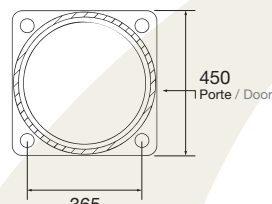

- Existe en version spéciale pour parapet et muret
- Fabriqué en fonte d'acier
- Raccord 3/4" GAZ mâle en tête de mât pour luminaire ou fixation console en top sur demande

A PRIME EXAMPLE OF FLORAL

An easily recognizable profile in stylish lighting, Solarium plays an important part in the embellishment of public spaces. Sharing the same bollard as that of the Lhassa N and Nausicaa models, Solarium stands out for its mast decorated with ivy, ensuring classic floral esthetics.

- Available in a special version for parapets and low walls
- Made of cast steel
- Post-top 3/4" BSPT male coupling for luminaire or post-top bracket fixation on request

SOLARIUM

SOLARIUM DE PARAPET / PARAPET SOLARIUM

ENTRE-AXES / CENTER TO CENTER

Semelle 4 tiges
Base plate
with 4 anchor bolts

Tige 20/18 x 400
Anchor bolt 20/18 x 400

Semelle parapet
Parapet base plate

Tige 16/14 x 300
Anchor bolt 16/14 x 300

DIMENSIONS (mm) / DIMENSIONS (mm)		SOLARIUM								DIMENSIONS (mm) / DIMENSIONS (mm)		SOLARIUM DE PARAPET / PARAPET SOLARIUM							
A	Réf. / Ref.	3200	320	3450	345	3850	385	4500	450	D	Réf. / Ref.	2100	210	2350	235	2750	275	3400	340
B		1285		1285		1285		1285		E		200		200		200		200	
C		1915		2165		2565		3215		F		1915		2165		2565		3215	
Porte / Door		370 x 100		370 x 100		370 x 100		370 x 100											