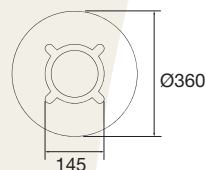

- Available in a special version for parapets and low walls
- Made of cast steel
- Post-top 3/4" BSPT male coupling for luminaire or post-top bracket fixation on request

SOLARIUM

SOLARIUM DE PARAPET / PARAPET SOLARIUM

ENTRE-AXES / CENTER TO CENTER

Semelle 4 tiges
Base plate
with 4 anchor bolts

Tige 20/18 x 400
Anchor bolt 20/18 x 400

Semelle parapet
Parapet base plate

Tige 16/14 x 300
Anchor bolt 16/14 x 300

DIMENSIONS (mm) / DIMENSIONS (mm)		SOLARIUM								DIMENSIONS (mm) / DIMENSIONS (mm)		SOLARIUM DE PARAPET / PARAPET SOLARIUM							
A	Réf. / Ref.	3200	320	3450	345	3850	385	4500	450	D	Réf. / Ref.	2100	210	2350	235	2750	275	3400	340
B		1285		1285		1285		1285		E		200		200		200		200	
C		1915		2165		2565		3215		F		1915		2165		2565		3215	
Porte / Door		370 x 100		370 x 100		370 x 100		370 x 100											