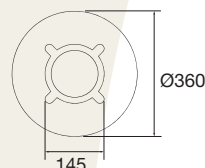

- Available in a special version for parapets and low walls
- Made of cast steel
- Post-top 3/4" BSPT male coupling for luminaire or post-top bracket fixation on request

SOLARIUM

SOLARIUM DE PARAPET / PARAPET SOLARIUM

ENTRE-AXES / CENTER TO CENTER

Semelle 4 tiges  
Base plate  
with 4 anchor bolts

Tige 20/18 x 400  
Anchor bolt 20/18 x 400

Semelle parapet  
Parapet base plate

Tige 16/14 x 300  
Anchor bolt 16/14 x 300

DIMENSIONS (mm) / DIMENSIONS (mm)		SOLARIUM								DIMENSIONS (mm) / DIMENSIONS (mm)		SOLARIUM DE PARAPET / PARAPET SOLARIUM							
A	Réf. / Ref.	3200	320	3450	345	3850	385	4500	450	D	Réf. / Ref.	2100	210	2350	235	2750	275	3400	340
B		1285		1285		1285		1285		E		200		200		200		200	
C		1915		2165		2565		3215		F		1915		2165		2565		3215	
Porte / Door		370 x 100		370 x 100		370 x 100		370 x 100											